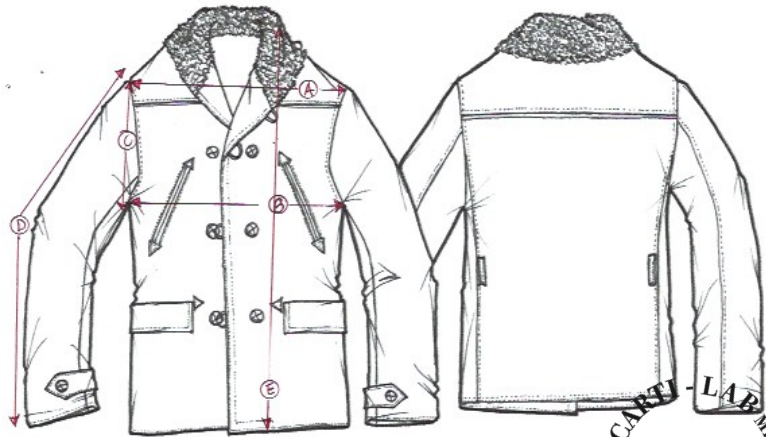

STYLE : 709

SCARTE-LAB
MEDITERRANEA
MANIFATTURE S

SIZING/FIT		XXS	XS	S	M	L	XL	XXL	XXXL
SHOULDER WIDTH	A			43	45	46			
CHEST	B			56	58	60			
ARMHOLE	C			29	29	30			
SLEEVE LENGHT	D			64	65	65			
LENGHT	E			82	82	84			