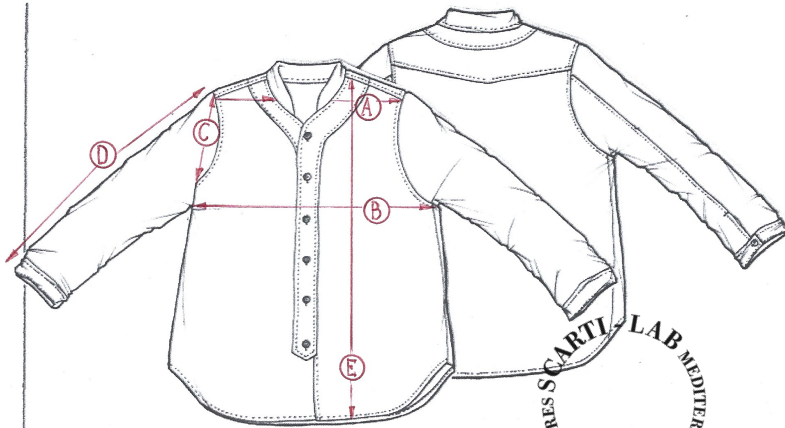

**STYLE:W-503**

SIZINIG FIT		XXS	XS	S	M	L	XL
SHOULDER WIDTH	<b>A</b>			36			
CHEST	<b>B</b>			50			
ARMHOLE	<b>C</b>			22			
SLEEVE LENGHT	<b>D</b>			58			
LENGHT	<b>E</b>			62			