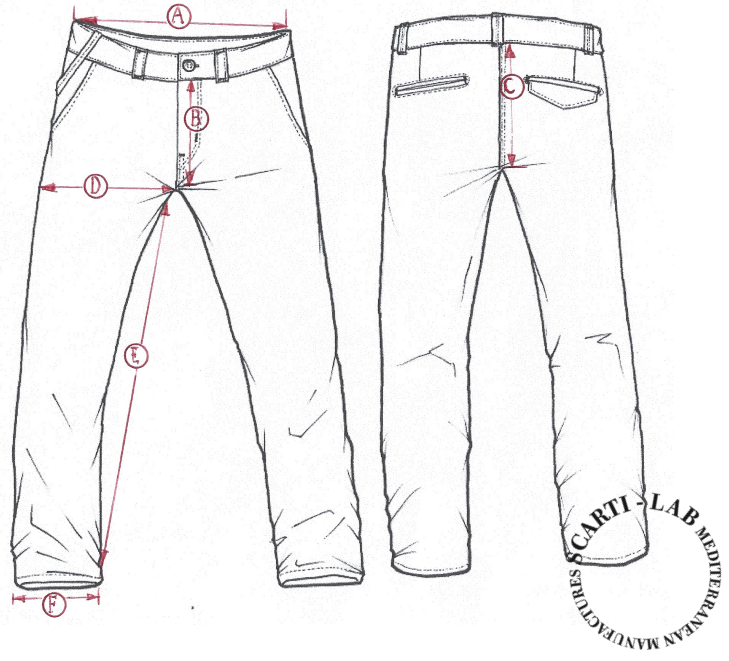

STYLE : 101

| SIZING/FIT | | 28 | 29 | 30 | 31 | 32 | 33 | 34 | 36 | 38 | 40 |
|-------------|----------|----|------|----|----|----|----|----|----|----|----|
| WAIST | A | | 40,5 | | | | | | | | |
| FRONT RISE | B | | 23 | | | | | | | | |
| BACK RISE | C | | 32 | | | | | | | | |
| THIGH | D | | 25,5 | | | | | | | | |
| INSEAM | E | | 84 | | | | | | | | |
| LEG OPENING | F | | 19 | | | | | | | | |
| | | | | | | | | | | | |
| | | | | | | | | | | | |