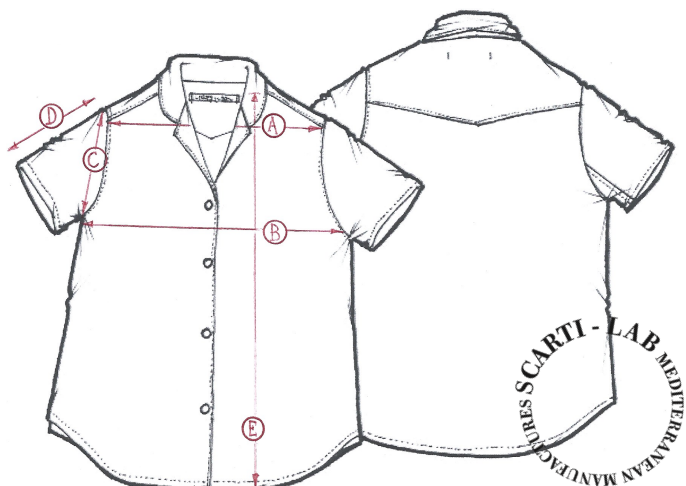

STYLE:W-511

| SIZINIG FIT | | XXS | XS | S | M | L | XL |
|----------------|----------|-----|------|------|---|---|----|
| SHOULDER WIDTH | A | | 35 | 36 | | | |
| CHEST | B | | 47 | 48,5 | | | |
| ARMHOLE | C | | 20 | 21 | | | |
| SLEEVE LENGHT | D | | 18,5 | 18 | | | |
| LENGHT | E | | 63 | 64 | | | |
| | | | | | | | |
| | | | | | | | |
| | | | | | | | |