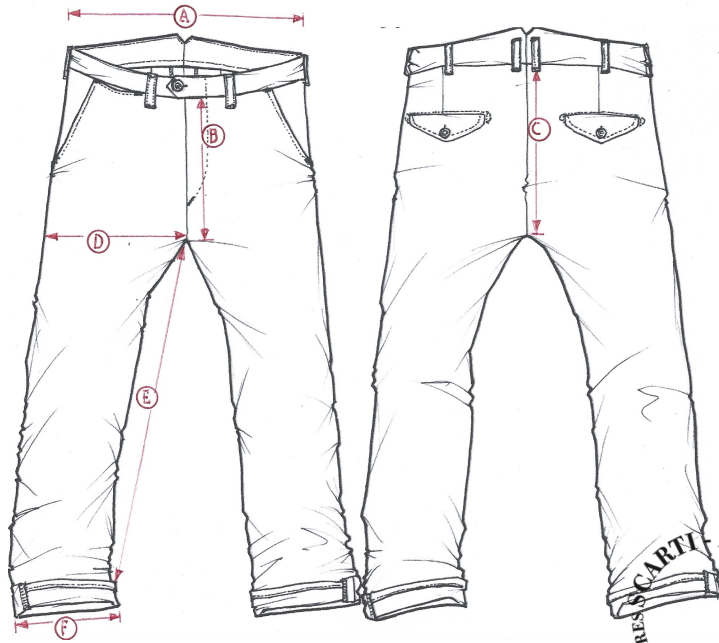

STYLE:130

CARTI LAB MEDITERRANEAN MANUFACTURERS

SIZING/FIT		28	29	30	31	32	33	34	36	38	40
WAIST	A			39		42					
FRONT RISE	B			27		29					
BACK RISE	C			39		46					
THIGH	D			33,5		35					
INSEAM	E			78		80					
LEG OPENING	F			23		24					