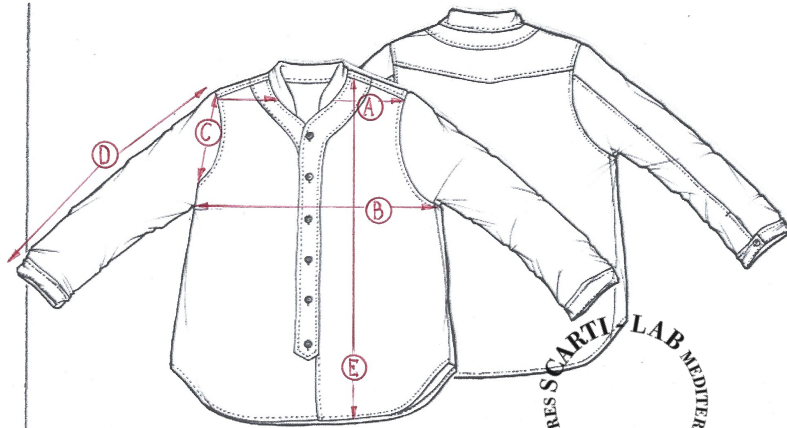

STYLE:W-503

SIZINIG FIT		XXS	XS	S	M	L	XL
SHOULDER WIDTH	A			36			
CHEST	B			49			
ARMHOLE	C			23			
SLEEVE LENGHT	D			60			
LENGHT	E			64			