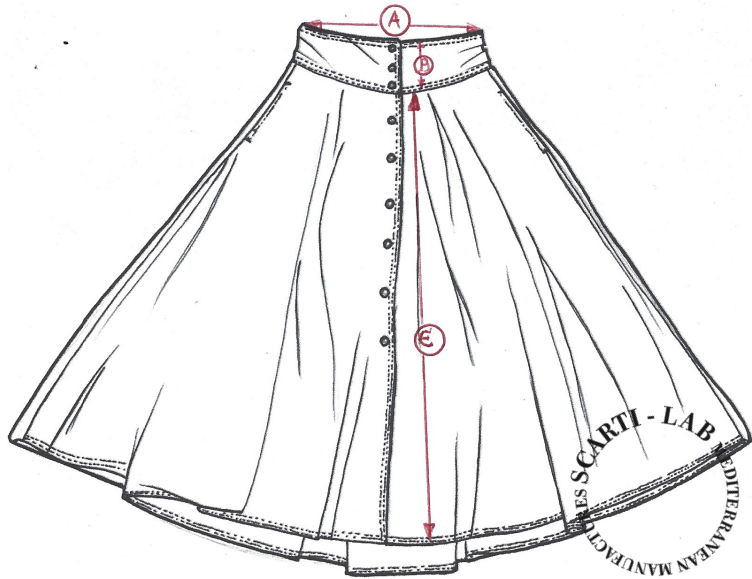

STYLE:W-700

SIZING/FIT		XXS	XS	S	M	L	XL
WAIST	A		35				
WAISTBAND HEIGHT	B		10				
LENGHT	E		75				