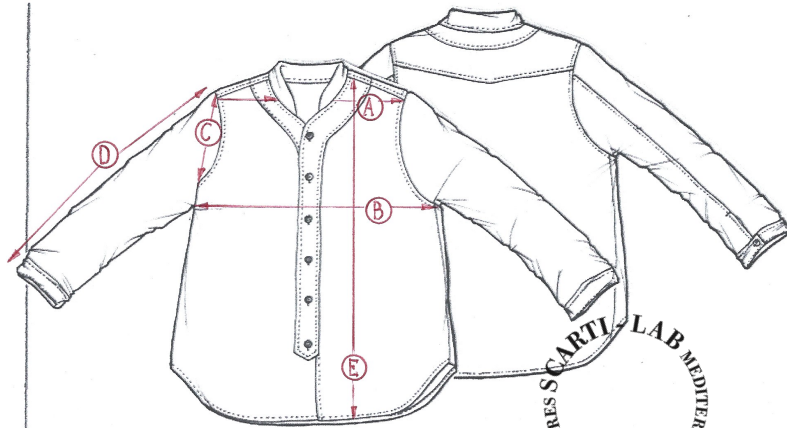

**STYLE:W-503**

SIZINIG FIT		XXS	XS	S	M	L	XL
SHOULDER WIDTH	<b>A</b>			36			
CHEST	<b>B</b>			50			
ARMHOLE	<b>C</b>			23			
SLEEVE LENGHT	<b>D</b>			60			
LENGHT	<b>E</b>			64			