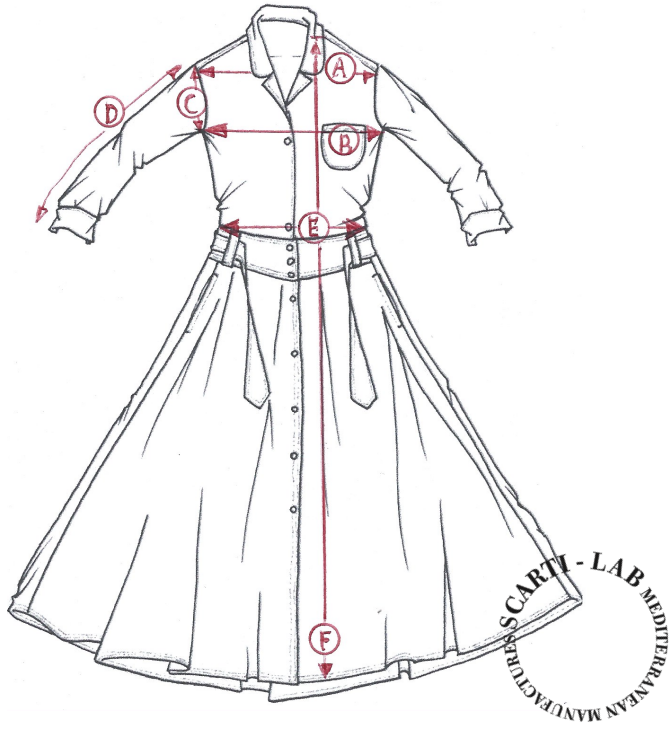

STYLE:W-403

SIZING/FIT		XXS	XS	S	M	L	XL
SHOULDER WIDTH	A			39			
CHEST	B			47			
ARMHOLE	C			24			
SLEEVE LENGHT	D			45			
WAIST	E			40			
LENGHT	F			122			