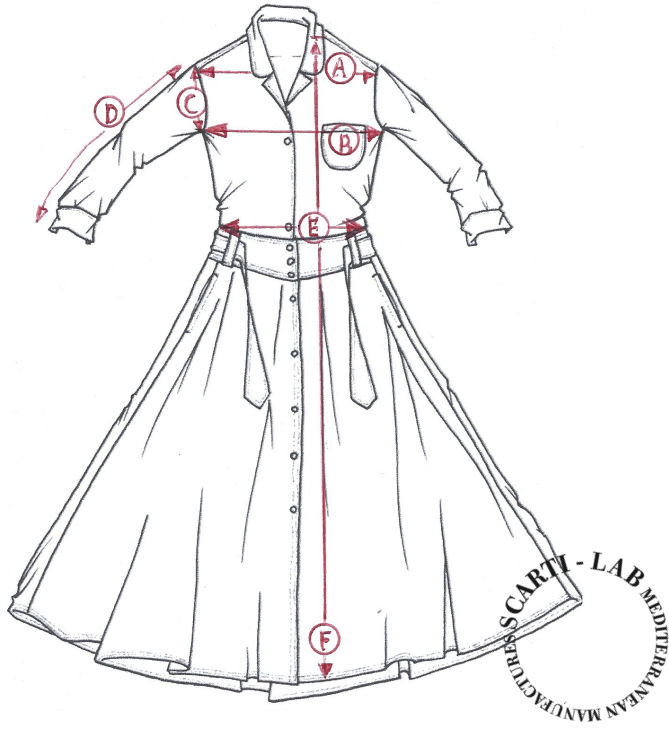

**STYLE : W-403**

SIZING/FIT		XXS	XS	S	M	L	XL
SHOULDER WIDTH	<b>A</b>			37			
CHEST	<b>B</b>			44			
ARMHOLE	<b>C</b>			22,5			
SLEEVE LENGHT	<b>D</b>			42			
WAIST	<b>E</b>			38			
LENGHT	<b>F</b>			118			