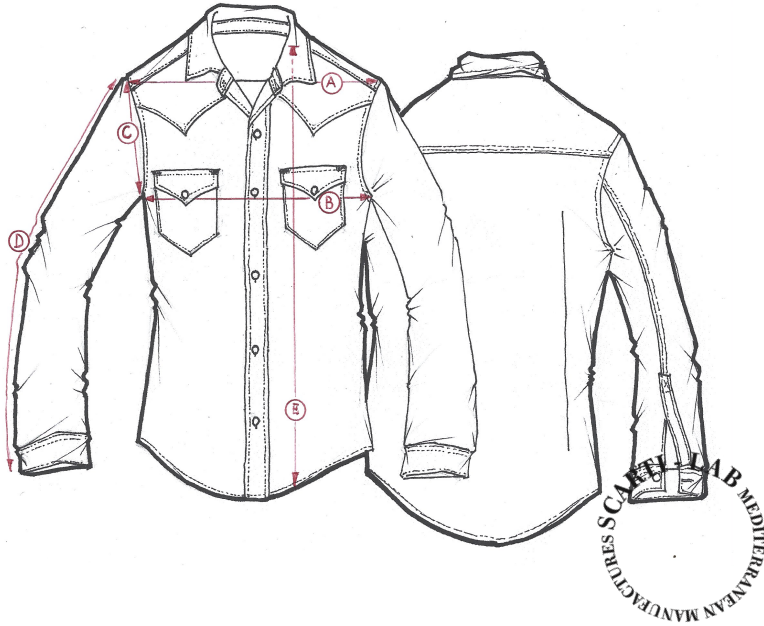

STYLE : 303

SIZING/FIT		XXS	XS	S	M	L	XL	XXL	XXXL
SHOULDER WIDTH	A				44				
CHEST	B				52				
ARMHOLE	C				23				
SLEEVE LENGHT	D				64				
LENGHT	E				72				