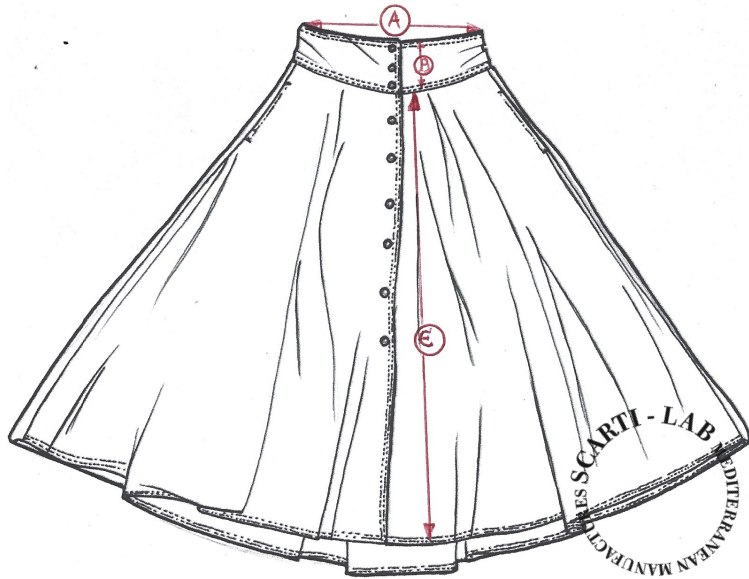

STYLE:W-700

SIZING/FIT		XXS	XS	S	M	L	XL
WAIST	A			33			
WAISTBAND HEIGHT	B			10			
LENGHT	E			79			