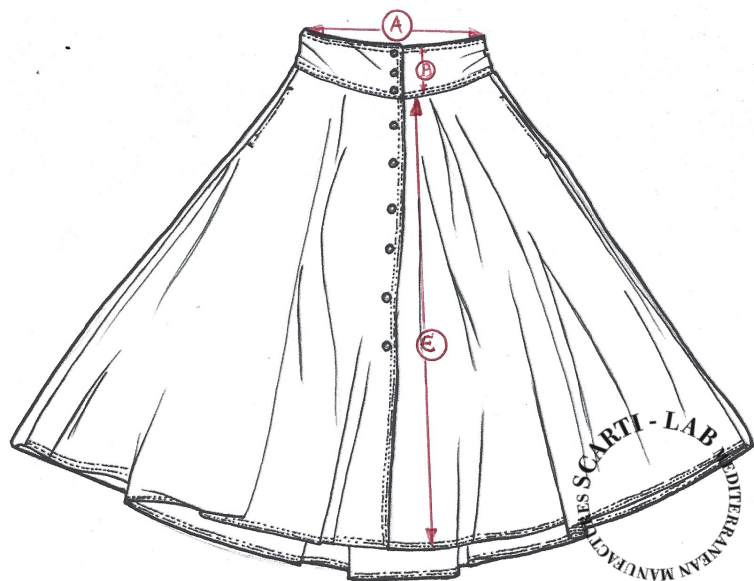

STYLE:W-700

| SIZING/FIT | | XXS | XS | S | M | L | XL |
|------------------|----------|-----|----|----|---|---|----|
| WAIST | A | | | 37 | | | |
| WAISTBAND HEIGHT | B | | | 10 | | | |
| LENGHT | E | | | 77 | | | |
| | | | | | | | |
| | | | | | | | |
| | | | | | | | |
| | | | | | | | |
| | | | | | | | |