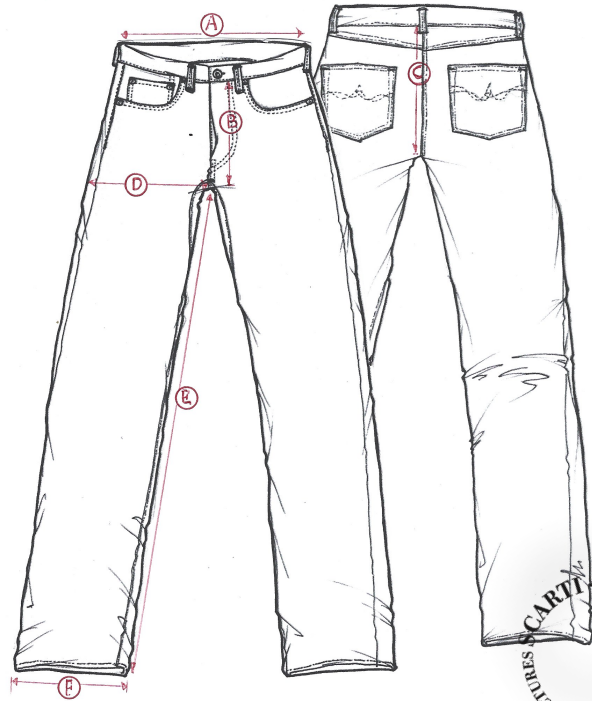

STYLE : W-907

SIZING/FIT		25	26	27	28	29	30	31	32
WAIST	A			37					
FRONT RISE	B			22					
BACK RISE	C			28					
THIGH	D			27					
INSEAM	E			82					
LEG OPENING	F			19					