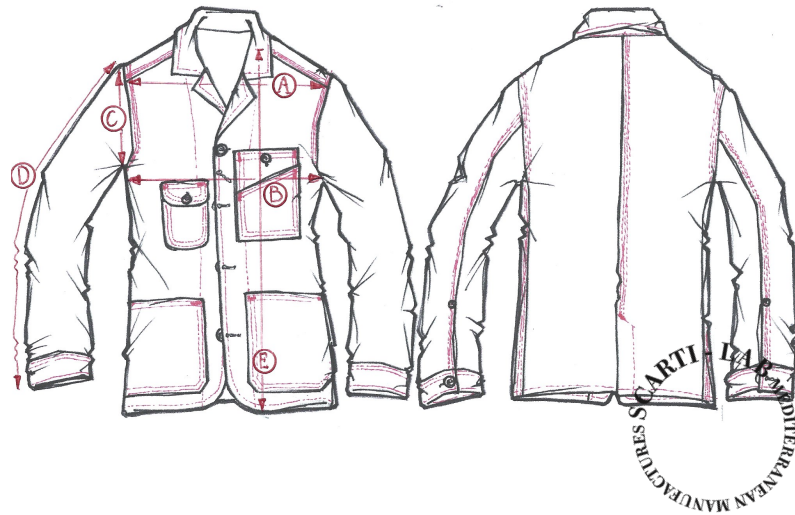

STYLE : 405

SIZING/FIT		XXS	XS	S	M	L	XL	XXL	XXXL
SHOULDER WIDTH	A				43				
CHEST	B				51				
ARMHOLE	C				25				
SLEEVE LENGHT	D				67				
LENGHT	E				74				