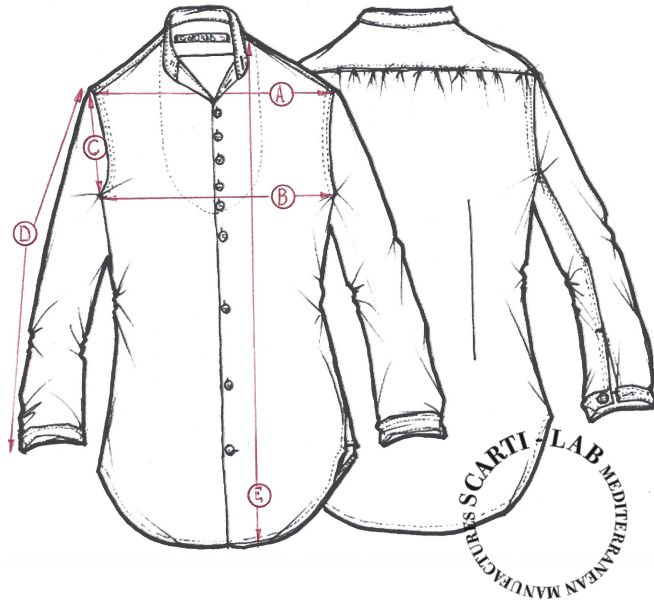

STYLE:W-515

SIZINIG FIT		XXS	XS	S	M	L	XL
SHOULDER WIDTH	A			41			
CHEST	B			45			
ARMHOLE	C			19			
SLEEVE LENGHT	D			59			
LENGHT	E			68			