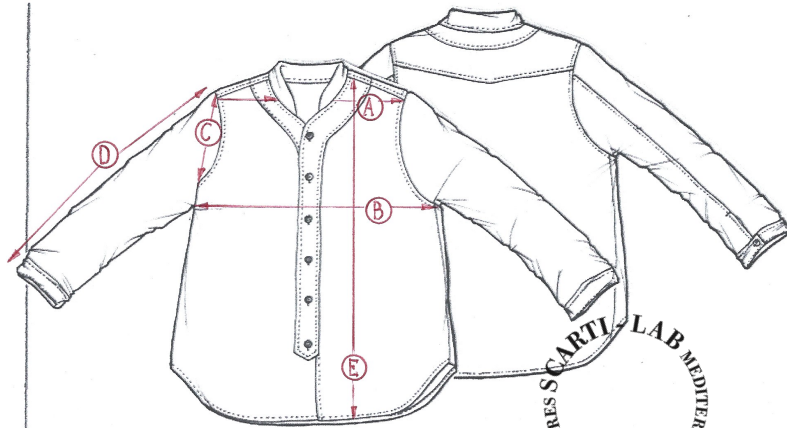

STYLE:W-503

SIZINIG FIT		XXS	XS	S	M	L	XL
SHOULDER WIDTH	A			35			
CHEST	B			50			
ARMHOLE	C			22			
SLEEVE LENGHT	D			59			
LENGHT	E			63			