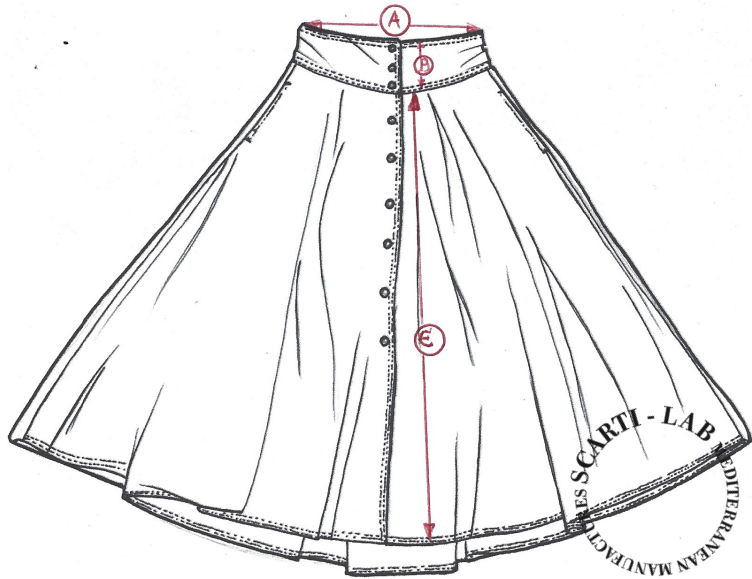

**STYLE:W-700**

SIZING/FIT		XXS	XS	S	M	L	XL
WAIST	<b>A</b>			36			
WAISTBAND HEIGHT	<b>B</b>			10			
LENGHT	<b>E</b>			78			