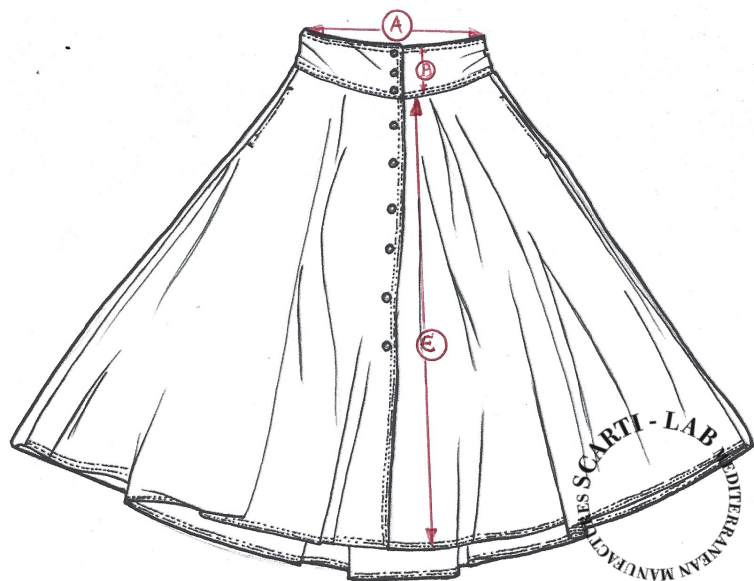

**STYLE:W-700**

SIZING/FIT		XXS	XS	S	M	L	XL
WAIST	<b>A</b>			38			
WAISTBAND HEIGHT	<b>B</b>			10			
LENGHT	<b>E</b>			78			