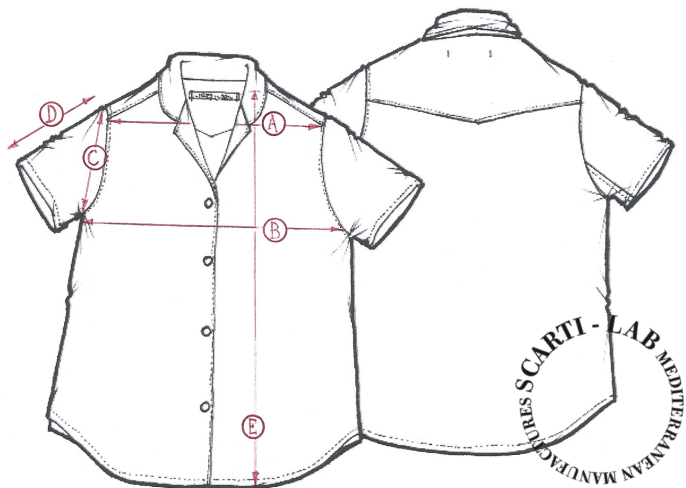

**STYLE:W-511**

SIZINIG FIT		XXS	XS	S	M	L	XL
SHOULDER WIDTH	<b>A</b>			36			
CHEST	<b>B</b>			48			
ARMHOLE	<b>C</b>			23			
SLEEVE LENGHT	<b>D</b>			19			
LENGHT	<b>E</b>			64			