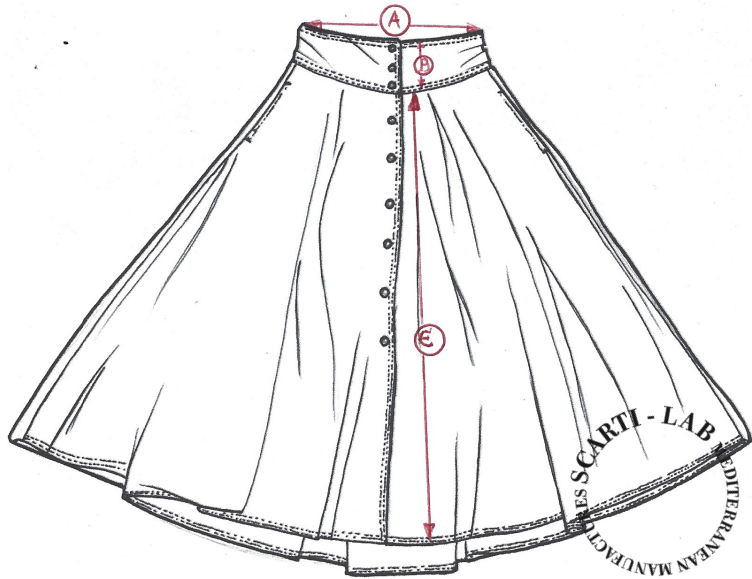

STYLE:W-700

SIZING/FIT		XXS	XS	S	M	L	XL
WAIST	A			38			
WAISTBAND HEIGHT	B			10			
LENGHT	E			78			