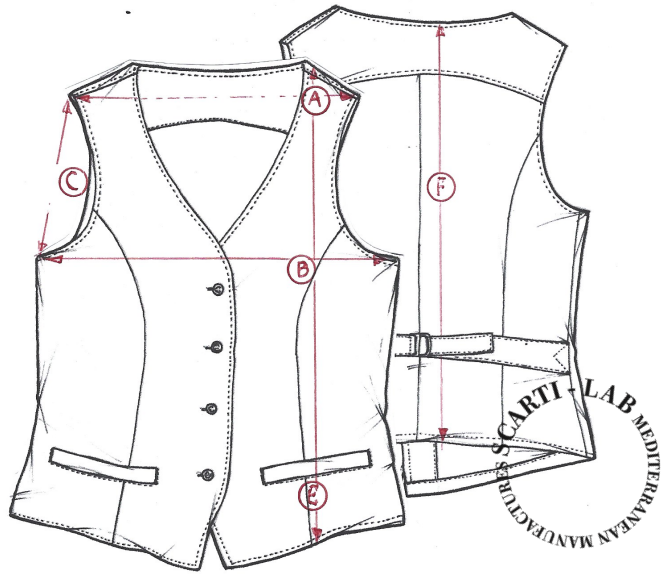

STYLE:W-601

SIZINIG FIT		XS	S	M	L	XL
SHOULDER WIDTH	A		33	34		
CHEST	B		44	47		
ARMHOLE	C		22	22,5		
FRONT LENGHT	E		57	59		
BACK LENGHT	F		50	52		