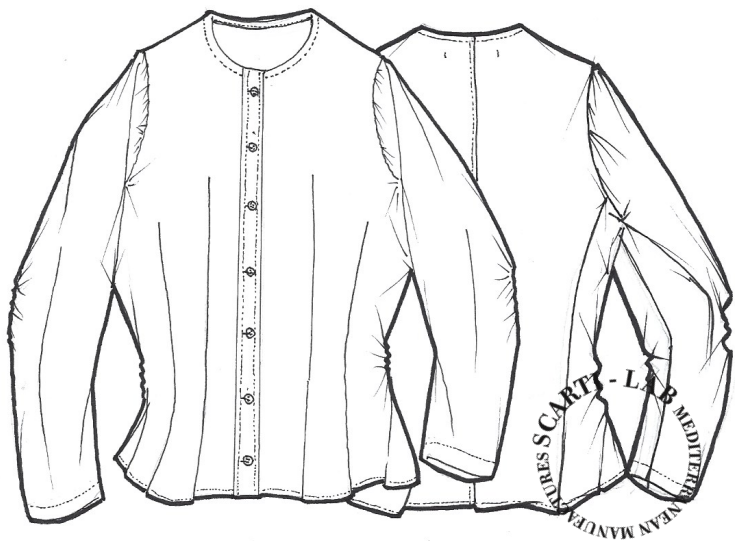

**STYLE:W-512**

SIZINIG FIT		XXS	XS	S	M	L	XL
SHOULDER WIDTH	<b>A</b>			37			
CHEST	<b>B</b>			49			
ARMHOLE	<b>C</b>			20			
SLEEVE LENGHT	<b>D</b>			57			
LENGHT	<b>E</b>			55			