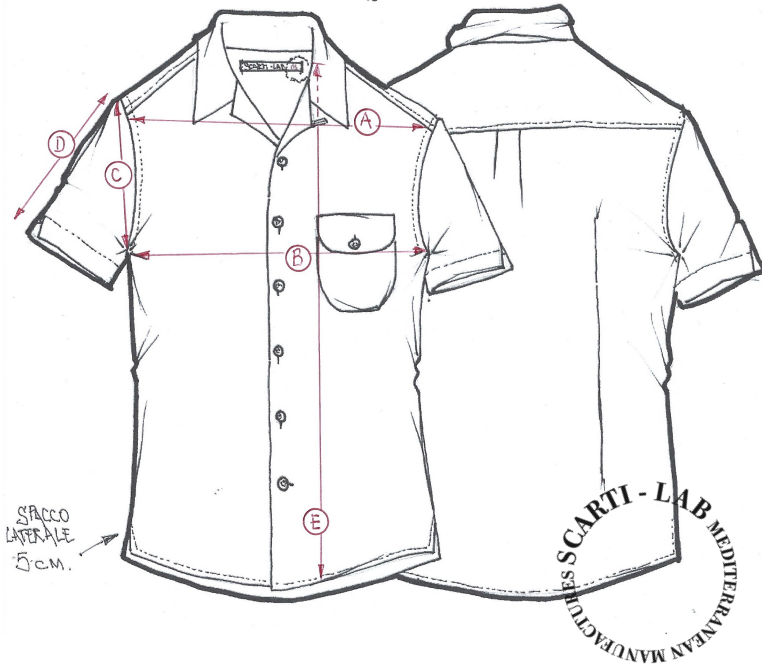

STYLE : 336

SIZING/FIT		XXS	XS	S	M	L	XL	XXL	XXXL
SHOULDER WIDTH	A					44	46		
CHEST	B					57	59		
ARMHOLE	C					26	26		
SLEEVE LENGHT	D					22	22		
LENGHT	E					70	72		