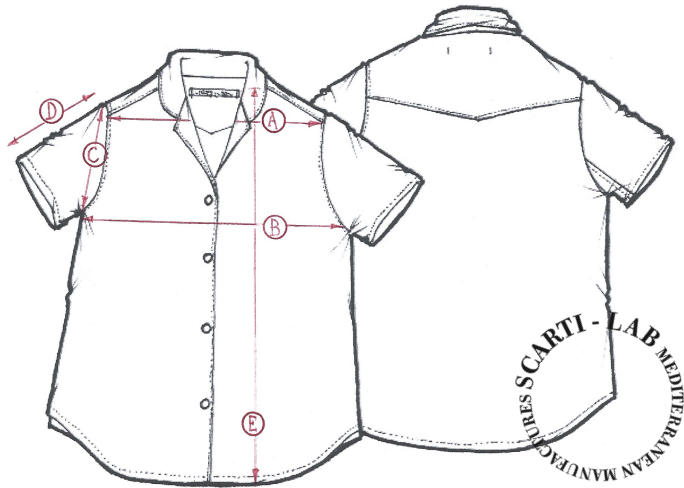

**STYLE:W-511**

SIZINIG FIT		XXS	XS	S	M	L	XL
SHOULDER WIDTH	<b>A</b>		35			38,5	
CHEST	<b>B</b>		47			53	
ARMHOLE	<b>C</b>		20			22	
SLEEVE LENGHT	<b>D</b>		18			20	
LENGHT	<b>E</b>		63			65	