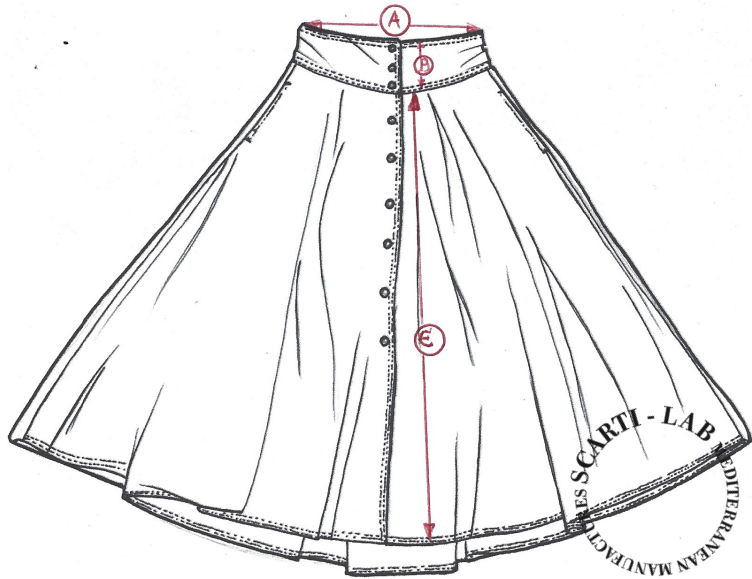

STYLE:W-700

SIZING/FIT		XXS	XS	S	M	L	XL
WAIST	A			37			
WAISTBAND HEIGHT	B			10			
LENGHT	E			76			