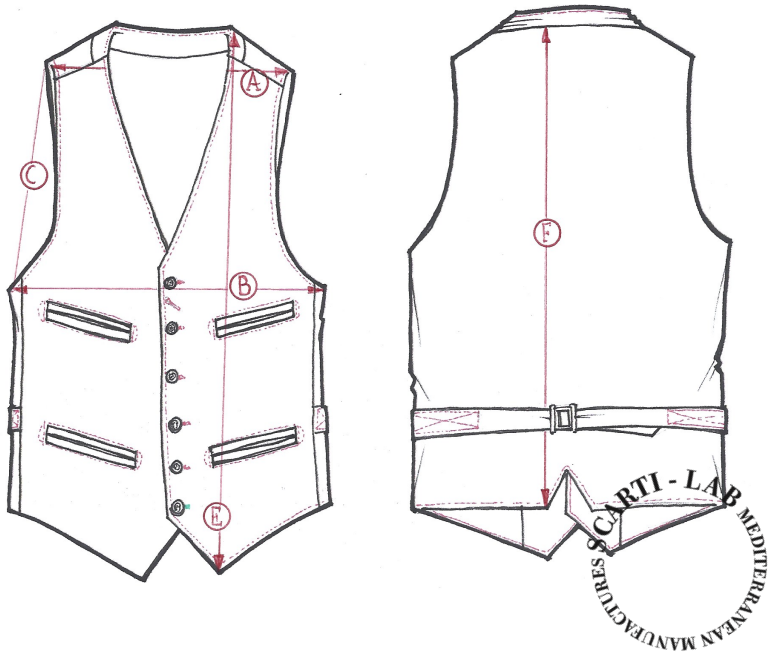

STYLE : 410

SIZING/FIT		XXS	XS	S	M	L	XL	XXL	XXXL
SHOULDER WIDTH	A				27				
CHEST	B				51				
ARMHOLE	C				31				
FRONT LENGHT	E				64				
BACK LENGHT	F				55				