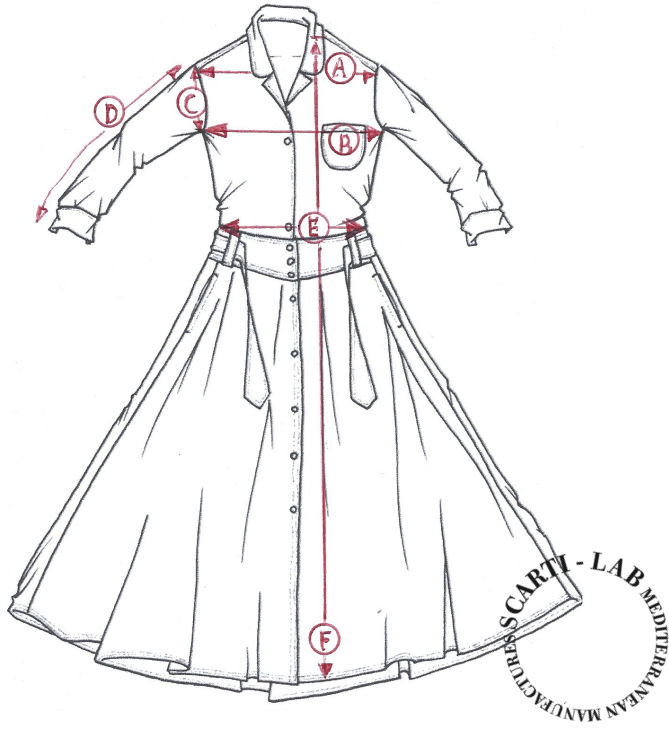

STYLE:W-403

SIZING/FIT		XXS	XS	S	M	L	XL
SHOULDER WIDTH	A			39			
CHEST	B			48			
ARMHOLE	C			25			
SLEEVE LENGHT	D			46			
WAIST	E			40			
LENGHT	F			126			