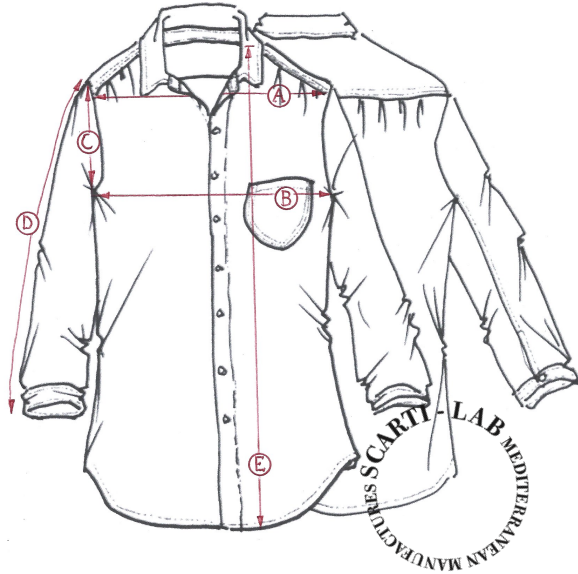

**STYLE:W-508**

SIZINIG FIT		XXS	XS	S	M	L	XL
SHOULDER WIDTH	<b>A</b>			40			
CHEST	<b>B</b>			45			
ARMHOLE	<b>C</b>			21			
SLEEVE LENGHT	<b>D</b>			61			
LENGHT	<b>E</b>			67			