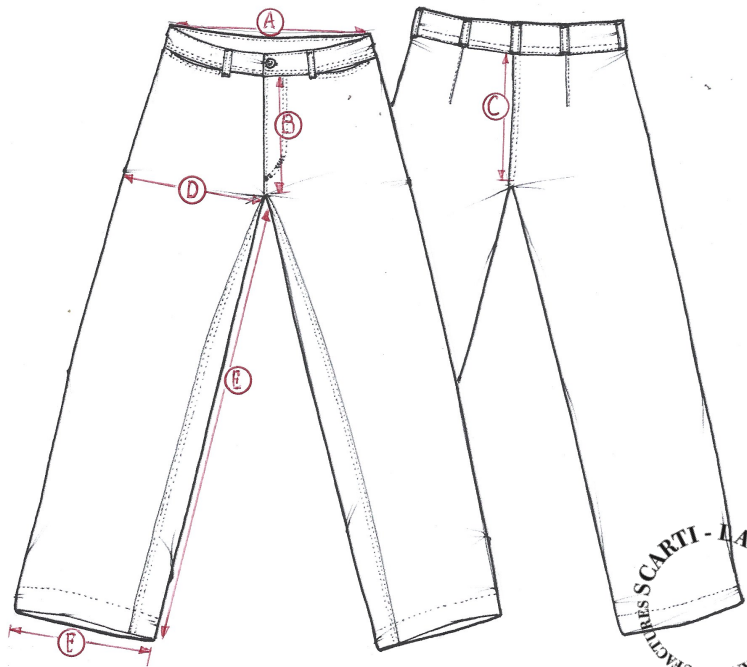

STYLE:W-900

SIZING/FIT		25	26	27	28	29	30	31	32
WAIST	A				36		38		
FRONT RISE	B				28		29		
BACK RISE	C				34		35		
THIGH	D				31		32		
INSEAM	E				67		69		
LEG OPENING	F				28		28		