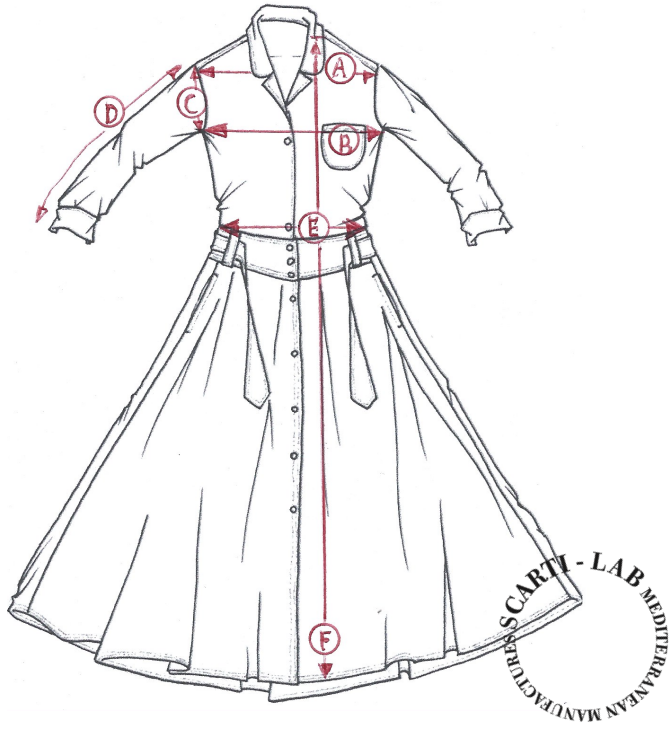

**STYLE : W-403**

SIZING/FIT		XXS	XS	S	M	L	XL
SHOULDER WIDTH	<b>A</b>			37			
CHEST	<b>B</b>			45			
ARMHOLE	<b>C</b>			23			
SLEEVE LENGHT	<b>D</b>			44			
WAIST	<b>E</b>			39			
LENGHT	<b>F</b>			120			