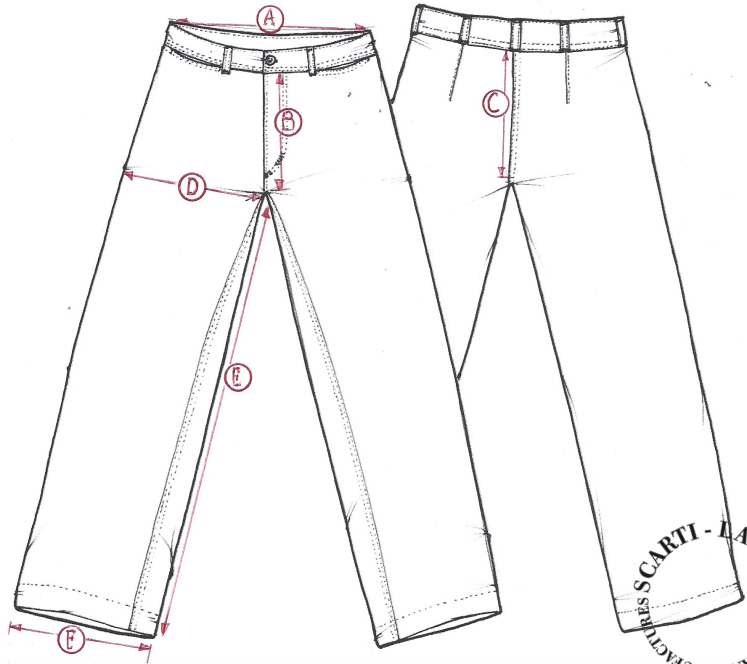

STYLE:W-900

SIZING/FIT		25	26	27	28	29	30	31	32
WAIST	A					38			
FRONT RISE	B					29			
BACK RISE	C					35			
THIGH	D					31			
INSEAM	E					70			
LEG OPENING	F					29			