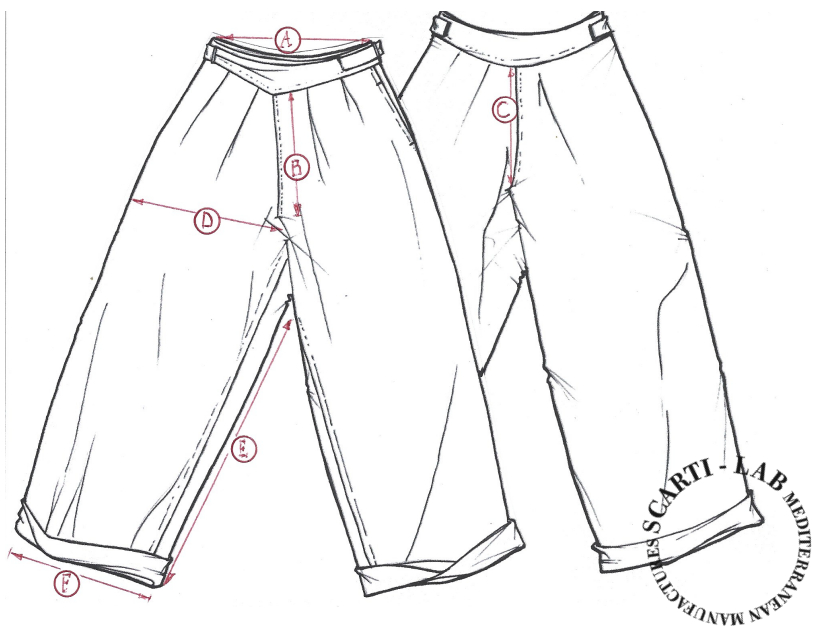

STYLE : W-901

SIZING/FIT		25	26	27	28	29	30	31	32
WAIST	A			35					
FRONT RISE	B			32					
BACK RISE	C			43					
THIGH	D			37					
INSEAM	E			66					
LEG OPENING	F			28					