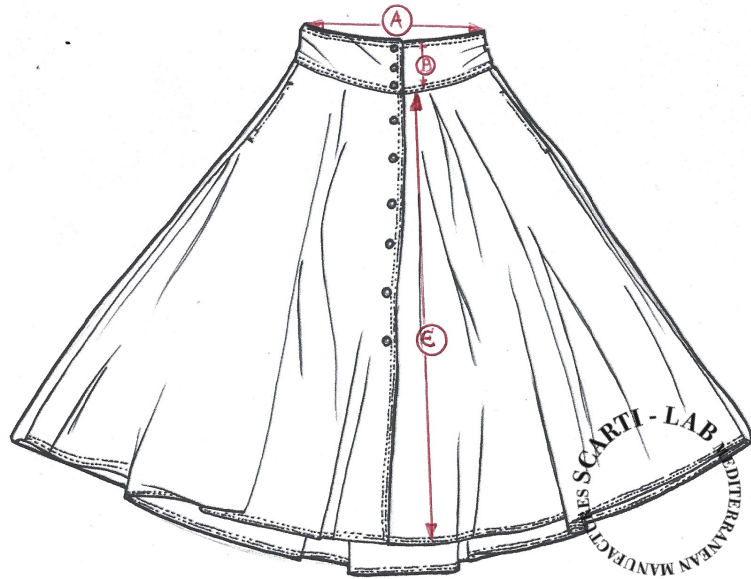

**STYLE:W-700**

SIZING/FIT		XXS	XS	S	M	L	XL
WAIST	<b>A</b>			38			
WAISTBAND HEIGHT	<b>B</b>			10			
LENGHT	<b>E</b>			76			