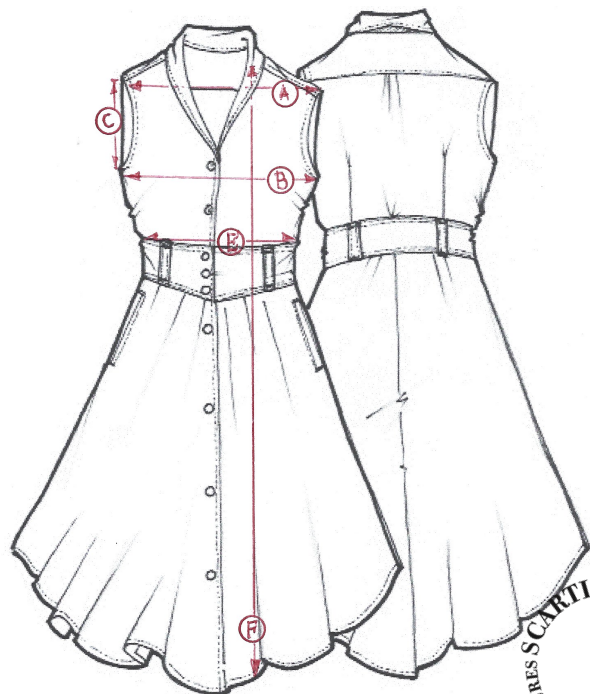

**STYLE:W-407**

MANUFACTURERS S CARTI - LAB MEDITERRANEAN

SIZING/FIT		XXS	XS	S	M	L	XL
SHOULDER WIDTH	<b>A</b>			37			
CHEST	<b>B</b>			46			
ARMHOLE	<b>C</b>			23			
WAIST	<b>E</b>			40			
LENGHT	<b>F</b>			120			