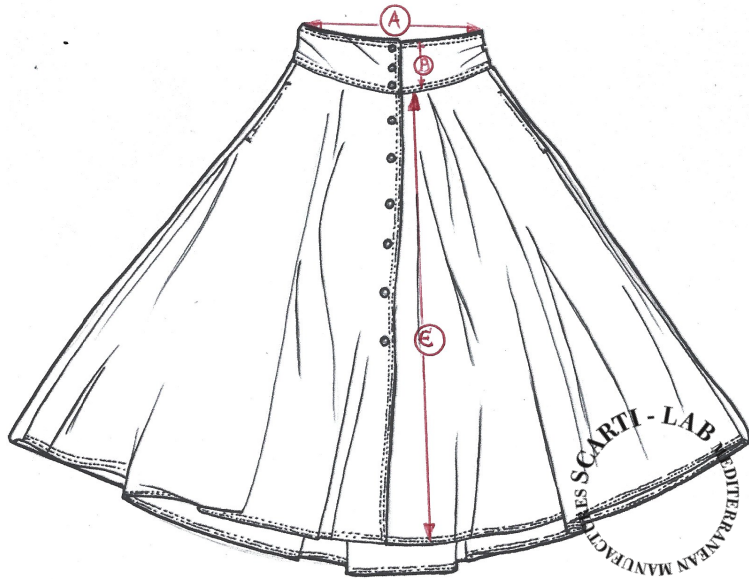

**STYLE:W-700**

SIZING/FIT		XXS	XS	S	M	L	XL
WAIST	<b>A</b>			33	36		
WAISTBAND HEIGHT	<b>B</b>			10	10		
LENGHT	<b>E</b>			78	85		