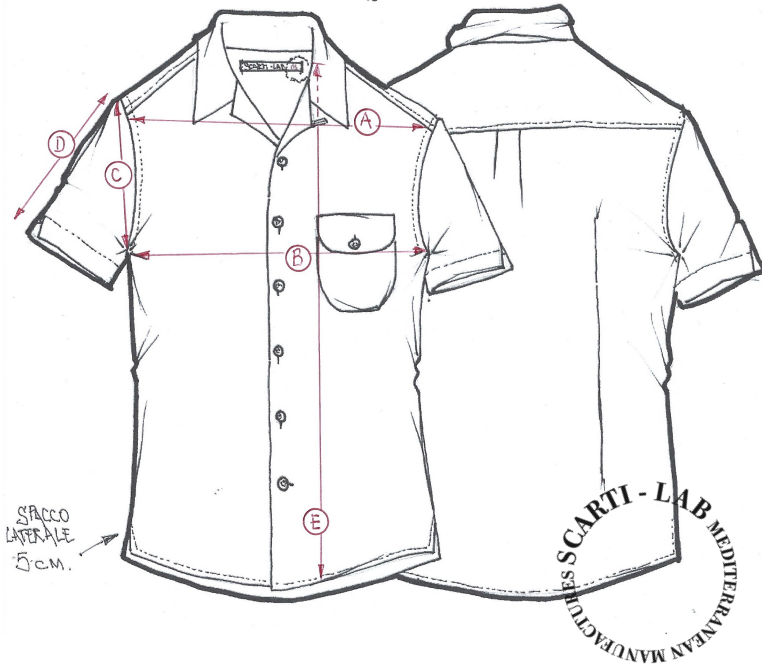

STYLE : 336

SIZING/FIT		XXS	XS	S	M	L	XL	XXL	XXXL
SHOULDER WIDTH	A				43				
CHEST	B				53				
ARMHOLE	C				25				
SLEEVE LENGHT	D				22				
LENGHT	E				74				