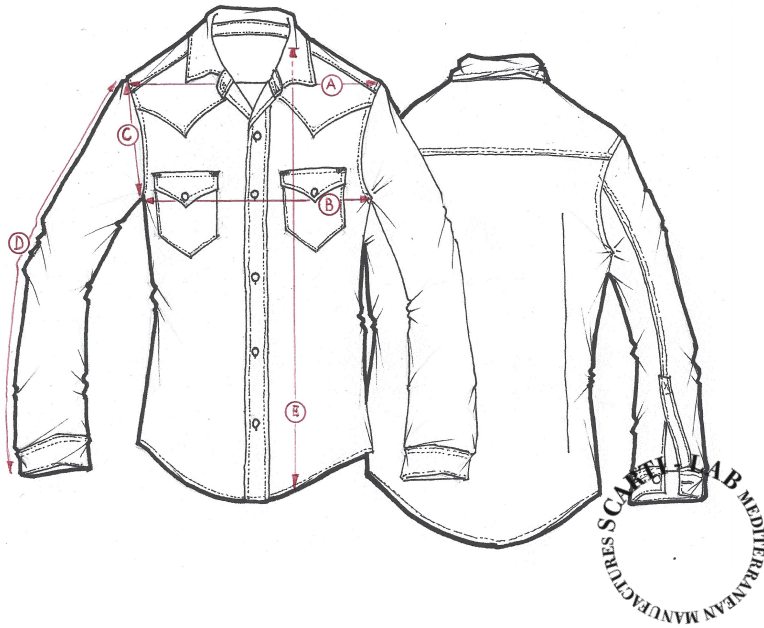

STYLE : 303

SIZING/FIT		XXS	XS	S	M	L	XL	XXL	XXXL
SHOULDER WIDTH	A				43				
CHEST	B				51				
ARMHOLE	C				22,5				
SLEEVE LENGHT	D				64				
LENGHT	E				72				