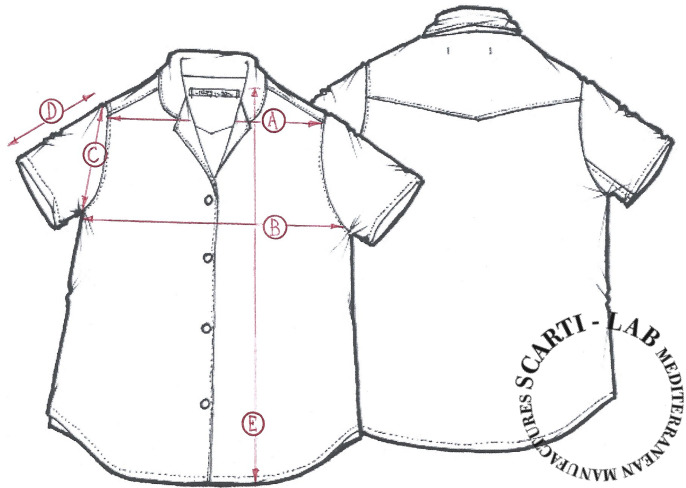

STYLE:W-511

SIZINIG FIT		XXS	XS	S	M	L	XL
SHOULDER WIDTH	A			36			
CHEST	B			49			
ARMHOLE	C			21			
SLEEVE LENGHT	D			19			
LENGHT	E			63			