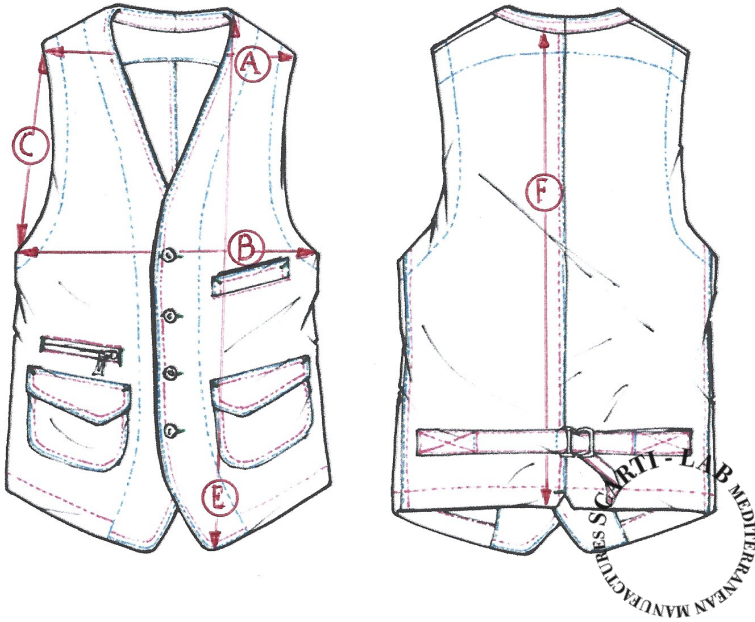

**STYLE : 403**

SIZING/FIT		XXS	XS	S	M	L	XL	XXL	XXXL
SHOULDER WIDTH	<b>A</b>				35				
CHEST	<b>B</b>				51				
ARMHOLE	<b>C</b>				28				
FRONT LENGHT	<b>E</b>				60				
BACK LENGHT	<b>F</b>				52				