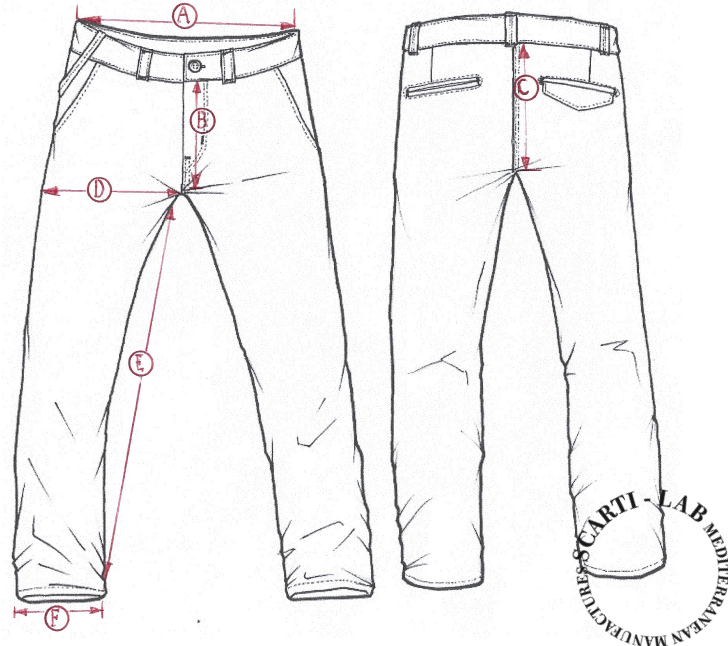

STYLE: 101

SIZING/FIT		28	29	30	31	32	33	34	36	38	40
WAIST	A					44					
FRONT RISE	B					23					
BACK RISE	C					33					
THIGH	D					30					
INSEAM	E					85					
LEG OPENING	F					20					