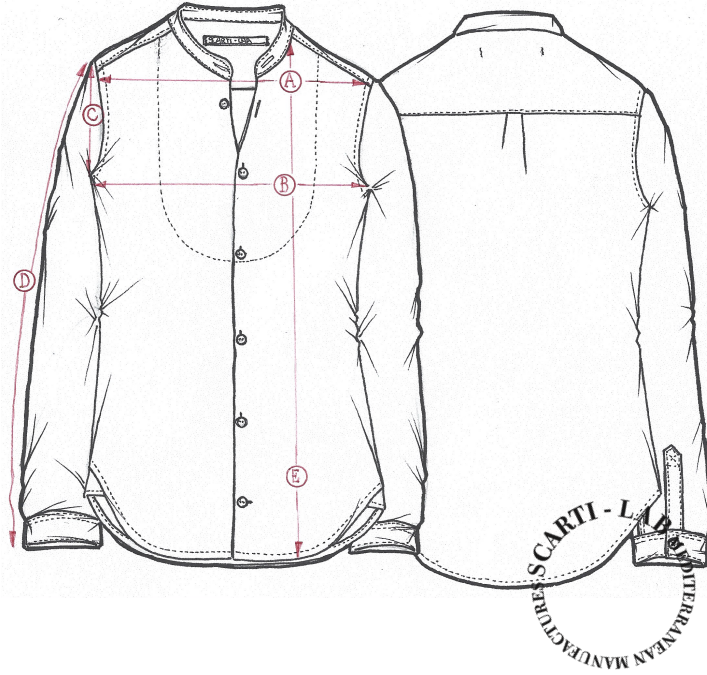

STYLE : 304

SIZING/FIT		XXS	XS	S	M	L	XL	XXL	XXXL
SHOULDER WIDTH	A				45	47	49	51	
CHEST	B				55	57	59	61	
ARMHOLE	C				23	23	24	24	
SLEEVE LENGHT	D				66	67	68	69	
LENGHT	E				74	75	76	77	