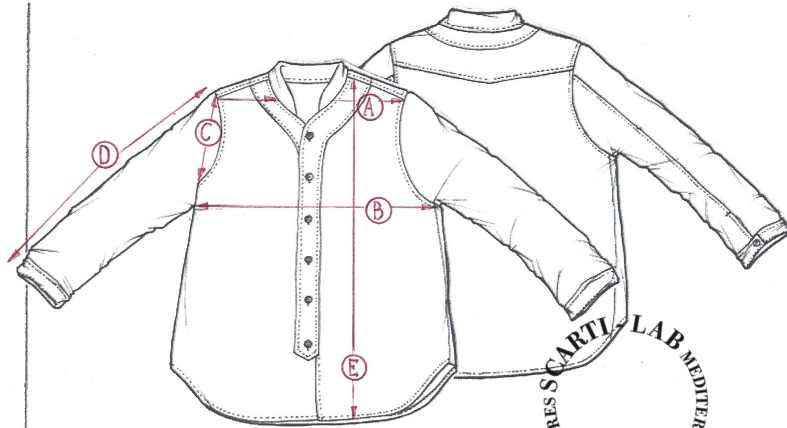

STYLE:W-503

SIZINIG FIT		XXS	XS	S	M	L	XL
SHOULDER WIDTH	A			35			
CHEST	B			50			
ARMHOLE	C			22			
SLEEVE LENGHT	D			58			
LENGHT	E			62			