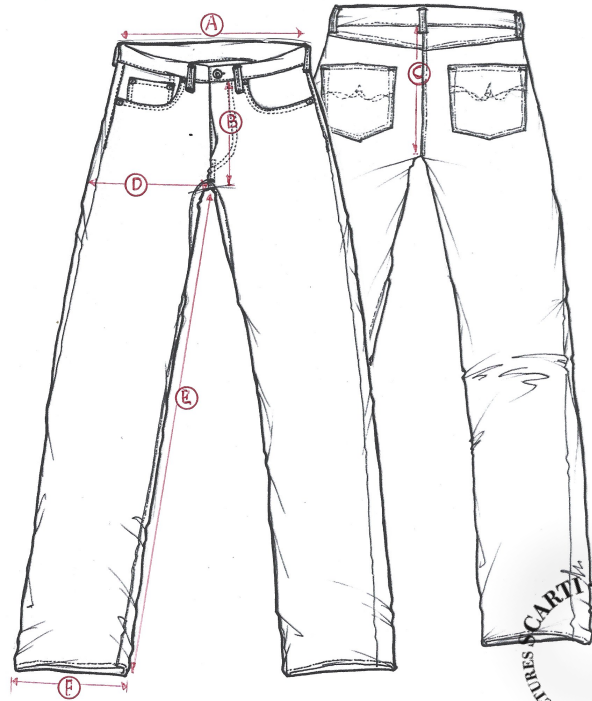

STYLE : W-907

SIZING/FIT		25	26	27	28	29	30	31	32
WAIST	A						40		
FRONT RISE	B						22		
BACK RISE	C						29		
THIGH	D						28		
INSEAM	E						80		
LEG OPENING	F						18		