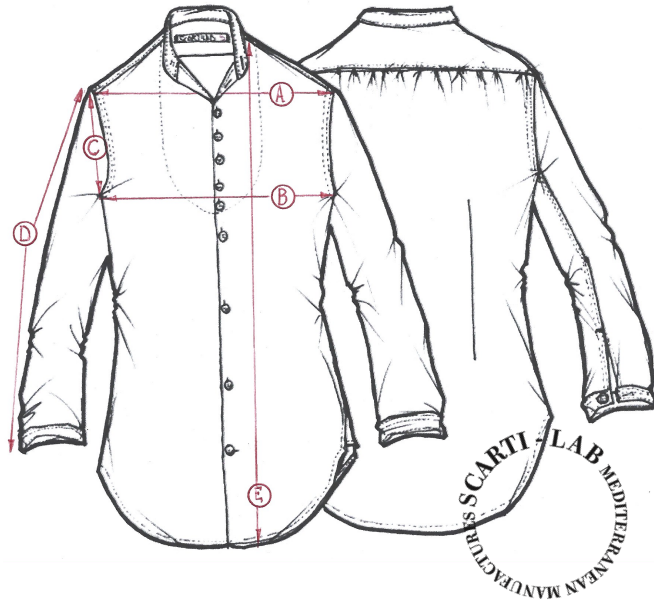

STYLE:W-510

| SIZINIG FIT | | XXS | XS | S | M | L | XL |
|----------------|----------|-----|----|----|---|---|----|
| SHOULDER WIDTH | A | | | 41 | | | |
| CHEST | B | | | 47 | | | |
| ARMHOLE | C | | | 20 | | | |
| SLEEVE LENGHT | D | | | 60 | | | |
| LENGHT | E | | | 70 | | | |
| | | | | | | | |
| | | | | | | | |
| | | | | | | | |