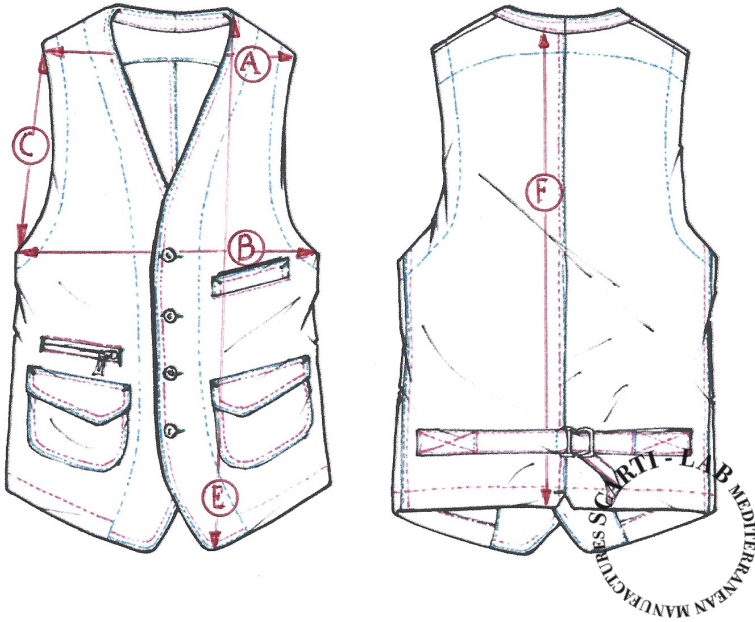

STYLE : 403

SIZING/FIT		XXS	XS	S	M	L	XL	XXL	XXXL
SHOULDER WIDTH	A			35	36	38			
CHEST	B			50	51	54			
ARMHOLE	C			25	26	26			
FRONT LENGHT	E			61	62	64			
BACK LENGHT	F			53	54	55			