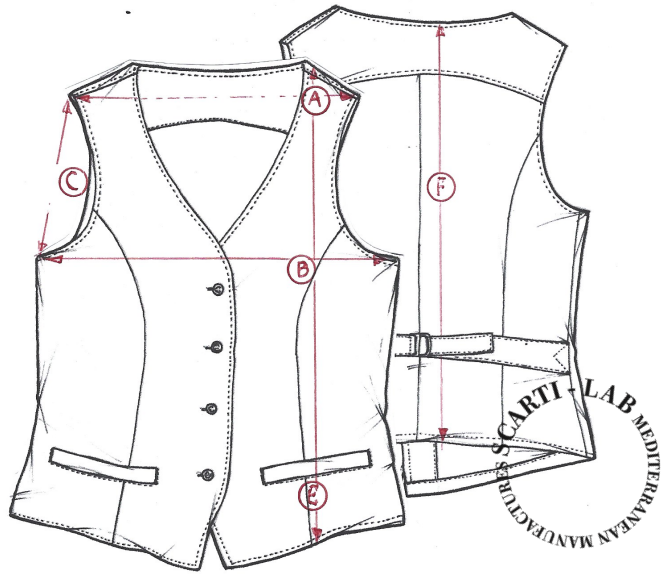

STYLE:W-601

| SIZINIG FIT | | XS | S | M | L | XL |
|----------------|----------|----|------|---|---|----|
| SHOULDER WIDTH | A | | 33 | | | |
| CHEST | B | | 44 | | | |
| ARMHOLE | C | | 22,5 | | | |
| FRONT LENGHT | E | | 59 | | | |
| BACK LENGHT | F | | 51 | | | |
| | | | | | | |
| | | | | | | |
| | | | | | | |