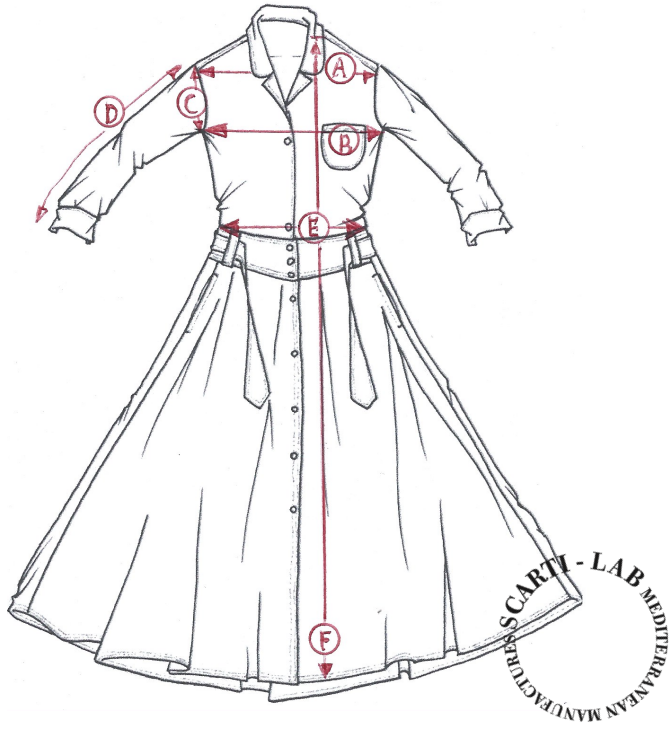

**STYLE:W-403**

SIZING/FIT		XXS	XS	S	M	L	XL
SHOULDER WIDTH	<b>A</b>			38			
CHEST	<b>B</b>			46			
ARMHOLE	<b>C</b>			26			
SLEEVE LENGHT	<b>D</b>			46			
WAIST	<b>E</b>			40			
LENGHT	<b>F</b>			125			