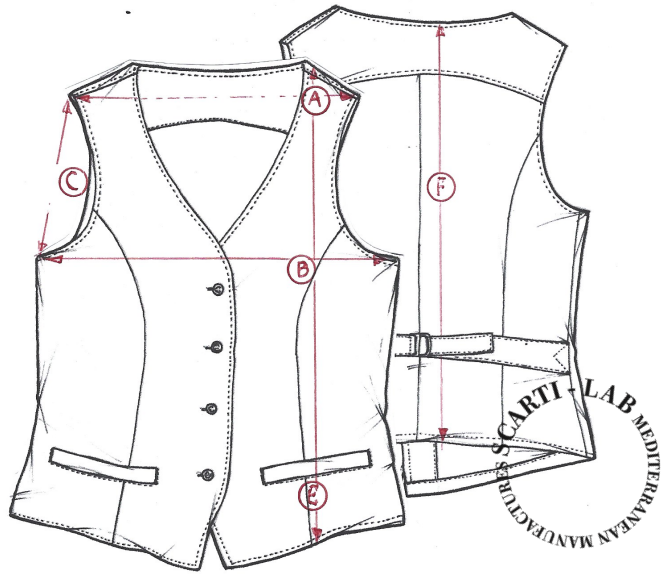

STYLE : W-601

SIZINIG FIT		XXS	XS	S	M	L	XL
SHOULDER WIDTH	A		32	33		35	
CHEST	B		42	44,5		47	
ARMHOLE	C		21	21		22	
FRONT LENGHT	E		48	49		52	
BACK LENGHT	F		54	56		59	