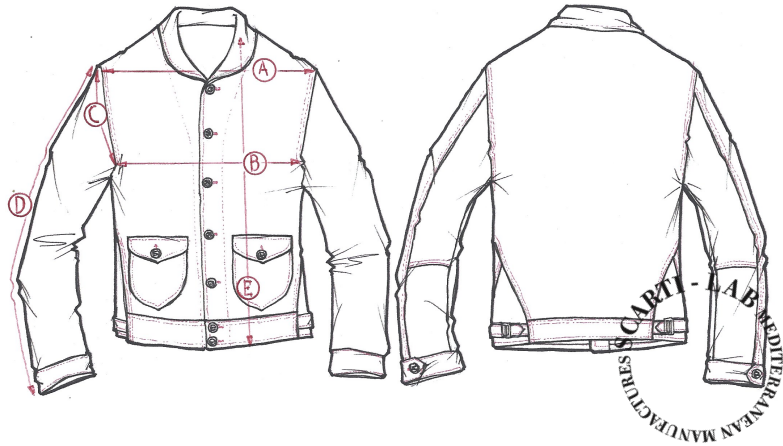

**STYLE:W-707**

SIZINIG FIT		XXS	XS	S	M	L	XL
SHOULDER WIDTH	<b>A</b>			37			
CHEST	<b>B</b>			48			
ARMHOLE	<b>C</b>			21			
SLEEVE LENGHT	<b>D</b>			57			
LENGHT	<b>E</b>			52			